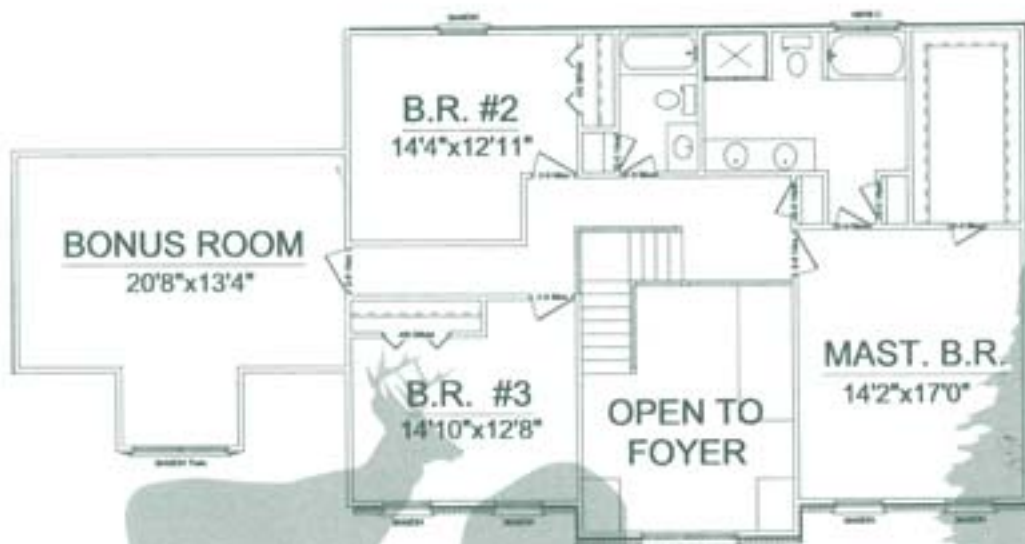

ELEGANT
COUNTRY
LIVING

L. L. Lawrence
BUILDERS, INC.

*The three-bedroom
Franklin features a
spacious master bedroom
suite and a bonus room to
detail as you wish.
A garden tub adds a
whimsical touch.*

Franklin
2803 square feet

RESIDENTIAL • COMMERCIAL • EXCAVATION

One Barnhart Drive
Hanover, PA 17331
Phone: 717-633-5133
www.lllawrence.com

L. L. Lawrence
BUILDERS, INC.

Franklin

MAIN FLOOR PLAN

SECOND FLOOR PLAN

Details and dimensions on these floor plans are approximate and subject to change. Illustrations are artist concepts and may vary in detail from plans and specifications.