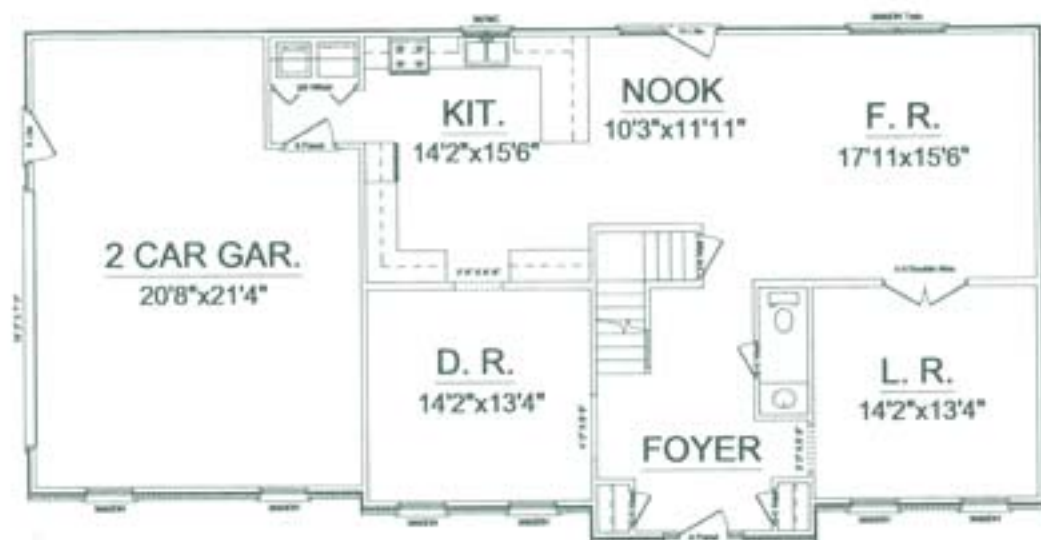

ELEGANT
COUNTRY
LIVING

L. L. Lawrence
BUILDERS, INC.

*The three-bedroom
Franklin features a
spacious master bedroom
suite and a bonus room to
detail as you wish.
A garden tub adds a
whimsical touch.*

Franklin
2803 square feet

RESIDENTIAL • COMMERCIAL • EXCAVATION

One Barnhart Drive
Hanover, PA 17331
Phone: 717-633-5133
www.lllawrence.com

L. L. Lawrence
BUILDERS, INC.

Franklin

MAIN FLOOR PLAN

SECOND FLOOR PLAN

Details and dimensions on these floor plans are approximate and subject to change. Illustrations are artist concepts and may vary in detail from plans and specifications.